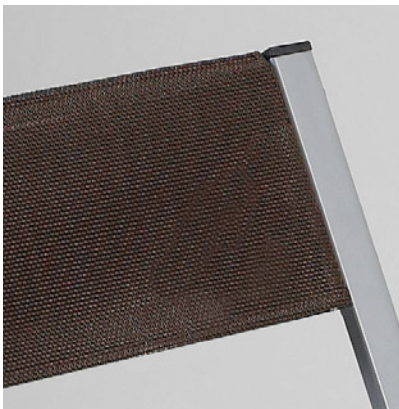

CLIP | Scoop
Folding Chairs

CLIP

CLIP. Ready any-time additional seating is needed.

CLIP has a mesh back that provides comfort to the user's back. The seat is available in Natural Beech w/ Grey mesh back, Light Cherry w/

Grey and Wenge w/ Chocolate. **CLIP** has a sturdy rectangular steel tube frame with an aluminum finish.

CLIP'S sleek design at less than 1" folded can be easily stored in a minimal amount of space.

CLIP is offered in pairs. A space saving wall bracket provides for simple convenient out of the way storage.

CLIP is the ideal solution for short term seating for a variety of applications in healthcare, hospitality, corporate, government and educational settings.

Scoop

Scoop is an elegant folding chair appropriate for a variety of applications in healthcare, hospitality, corporate, government and educational facilities.

Scoop is generously proportioned in scale, it's 'scooped' back and contoured seat offers the user excellent support and comfort.

Scoop's frame is constructed of solid beech with a plyformed beech seat or with an upholstered pad. Available in selected PPP wood finishes.