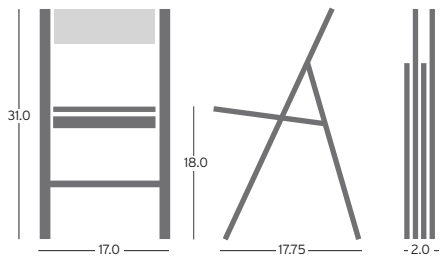

PETER PEPPER PRODUCTS
EXPRESSIVE ESSENTIALS®

PETER PEPPER PRODUCTS, INC.
17929 S. Susana Road
PO Box 5769
Compton, CA 90224 5769

T: 800 496 0204
T: 310 639 0390
F: 310 639 6013
W: www.peterpepper.com
E: info@peterpepper.com

CLIP | Scoop

Folding Chairs

CLIP