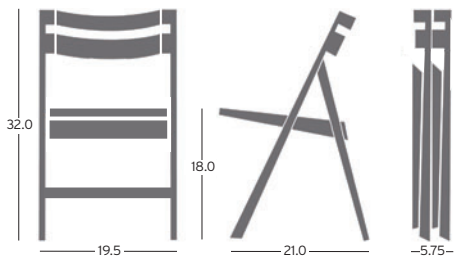

Grey and Wenge w/ Chocolate. **CLIP** has a sturdy rectangular steel tube frame with an aluminum finish.

CLIP'S sleek design at less than 1" folded can be easily stored in a minimal amount of space.

CLIP is offered in pairs. A space saving wall bracket provides for simple convenient out of the way storage.

T: 800 496 0204
T: 310 639 0390
F: 310 639 6013
W: www.peterpepper.com
E: info@peterpepper.com

CLIP | Scoop

Folding Chairs

CLIP

Finishes

Scoop | DESIGN: Joe Ricchio

Finishes

The goal of Scoop was to provide the user with a comfortable folding chair. This is accomplished through generous proportion and scale, sculpted back and contoured plyform seat. Adhering to my design credo: 'contemporary, yet timeless,' Scoop is not only comfortable, but elegant and versatile as well.