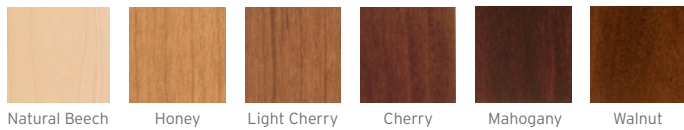

T: 800 496 0204
T: 310 639 0390
F: 310 639 6013
W: www.peterpepper.com
E: info@peterpepper.com

CLIP | Scoop

Folding Chairs

CLIP

Finishes

Scoop | DESIGN: Joe Ricchio

Finishes

The goal of Scoop was to provide the user with a comfortable folding chair. This is accomplished through generous proportion and scale, sculpted back and contoured plyform seat. Adhering to my design credo: 'contemporary, yet timeless,' Scoop is not only comfortable, but elegant and versatile as well.