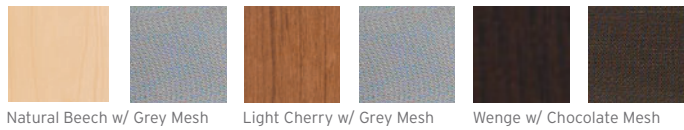

T: 800 496 0204
T: 310 639 0390
F: 310 639 6013
W: www.peterpepper.com
E: info@peterpepper.com

CLIP | Scoop

Folding Chairs

CLIP

Finishes

Scoop | DESIGN: Joe Ricchio

Finishes

The goal of Scoop was to provide the user with a comfortable folding chair. This is accomplished through generous proportion and scale, sculpted back and contoured plyform seat. Adhering to my design credo: 'contemporary, yet timeless,' Scoop is not only comfortable, but elegant and versatile as well.