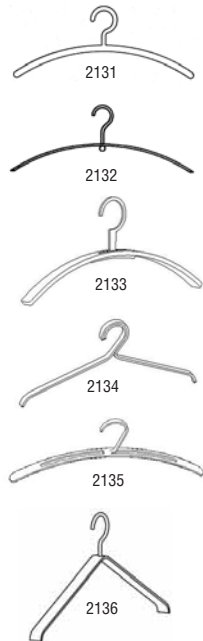

Designed by John Caldwell

Model	Description	Size	Finishes		Est. Ship Wt.
			K	CH, KS, MA, MM, W	
 4041	1 Pocket Horizontal with painted front panel	44w x 21h x 4d	\$ 560	\$ 640	49 [▲]
	4041P With acrylic front panels Nominal pocket I.D. 39w x 14½h x 2½d		560	640	49 [▲]
 4042P	2 Pocket with painted front panel	36w x 31h x 4d	760	830	58 [▲]
	4042P With acrylic front panels Nominal pocket I.D. 31½w x 12½h x 2½d		760	830	58 [▲]
 4043P	3 Pocket with painted front panel	21w x 44h x 4d	560	640	49 [▲]
	4043P With acrylic front panels Nominal pocket I.D. 14½w x 12½h x 2½d		560	640	49 [▲]
 4044P	4 Pocket with painted front panel	21w x 56h x 4d	680	760	62 [▲]
	4044P With acrylic front panels Nominal pocket I.D. 14½w x 12½h x 2½d		680	760	62 [▲]

- Frame styles: **C** - Contemporary or **T** - Transitional available in any wood finish.
- Steel front retainer 7½" h and back panels available in any PPP color.
- "P" models feature 7½" h clear acrylic front retainer
- Keyhole slot mounting.

Optional Guaranteed Freight Program

(See page 5 for details)

Zone 1 @ 5% of 1FPQ.
Truck charge \$100 min.
Zone 2 @ 8% of 1FPQ.
Truck Charge \$145 min.

Artform®

Hat & Coat Hooks, Hangers and Racks

Pepper Delivers Quicker!
PDQ must be on a separate order and **MUST** specify **PDQ**.
PDQ prices are printed in **BOLD**. Shipment within 10 business days.

Hat & Coat Hooks				Est. Ship Wt.
Model	Description	Size		
2068	Polished Chrome over Brass See companion Coat Hanger, model 2136	¾w x 3½h x 5¼d	\$ 124	2
2069	2" dia. High Gloss Ball. Wall disc and spacer stainless steel. <i>Specify white or black.</i>	2 dia. x 3½d	60	2
2070	Polished Chrome over Brass Concave face.	2¾ dia. x 2¼d	110	2
Single Hook Prices – See page 72 for Mounting Bar Prices.				